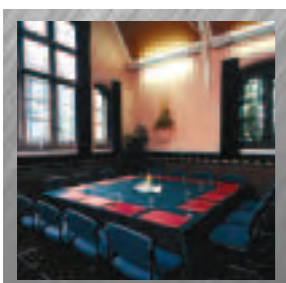

The Ideal Venue

The unique facilities of Harris Park make it the ideal venue for any of your business functions. Set in fifteen acres of beautiful grounds, this attractive Victorian building provides a most unusual setting for conferences, seminars, exhibitions and private functions.

Harris Park comprises of a range of flexible, easily adapted rooms which can be used individually or combined to accommodate a large event.

The Harris Conference Room

This former chapel is dominated by the exquisite 19th Century stained glass windows and the ornate timber ceiling. It has a built in dance floor and stage and provides a unique backdrop to any function.

The Jacson Exhibition Hall

This room features the original Victorian tiling. The relaxing ambience of the suite creates an ideal setting for banquets, buffets and refreshments, as well as providing useful exhibition or registration space.

Syndicate Rooms

The small, bright and tastefully decorated Syndicate Rooms are ideal for meetings of groups up to twenty five people.

The Conservatory Bar

Designed to provide a splendid view of the Harris Park grounds, this bright Victorian style conservatory is self-contained with a well stocked bar and is ideal for smaller functions.