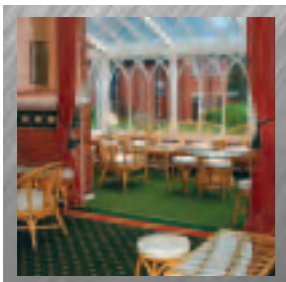

The Ideal Venue

The unique facilities of Harris Park make it the ideal venue for any of your business functions. Set in fifteen acres of beautiful grounds, this attractive Victorian building provides a most unusual setting for conferences, seminars, exhibitions and private functions.

Harris Park comprises of a range of flexible, easily adapted rooms which can be used individually or combined to accommodate a large event.

The Harris Conference Room

This former chapel is dominated by the exquisite 19th Century stained glass windows and the ornate timber ceiling. It has a built in dance floor and stage and provides a unique backdrop to any function.

The Jacson Exhibition Hall

This room features the original Victorian tiling. The relaxing ambience of the suite creates an ideal setting for banquets, buffets and refreshments, as well as providing useful exhibition or registration space.

Syndicate Rooms

The small, bright and tastefully decorated Syndicate Rooms are ideal for meetings of groups up to twenty five people.

The Conservatory Bar

Designed to provide a splendid view of the Harris Park grounds, this bright Victorian style conservatory is self-contained with a well stocked bar and is ideal for smaller functions.