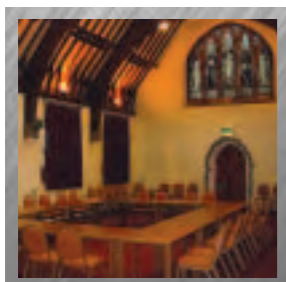

The Ideal Venue

The unique facilities of Harris Park make it the ideal venue for any of your business functions. Set in fifteen acres of beautiful grounds, this attractive Victorian building provides a most unusual setting for conferences, seminars, exhibitions and private functions.

Harris Park comprises of a range of flexible, easily adapted rooms which can be used individually or combined to accommodate a large event.

The Harris Conference Room

This former chapel is dominated by the exquisite 19th Century stained glass windows and the ornate timber ceiling. It has a built in dance floor and stage and provides a unique backdrop to any function.

The Jacson Exhibition Hall

This room features the original Victorian tiling. The relaxing ambience of the suite creates an ideal setting for banquets, buffets and refreshments, as well as providing useful exhibition or registration space.

Syndicate Rooms

The small, bright and tastefully decorated Syndicate Rooms are ideal for meetings of groups up to twenty five people.

The Conservatory Bar

Designed to provide a splendid view of the Harris Park grounds, this bright Victorian style conservatory is self-contained with a well stocked bar and is ideal for smaller functions.