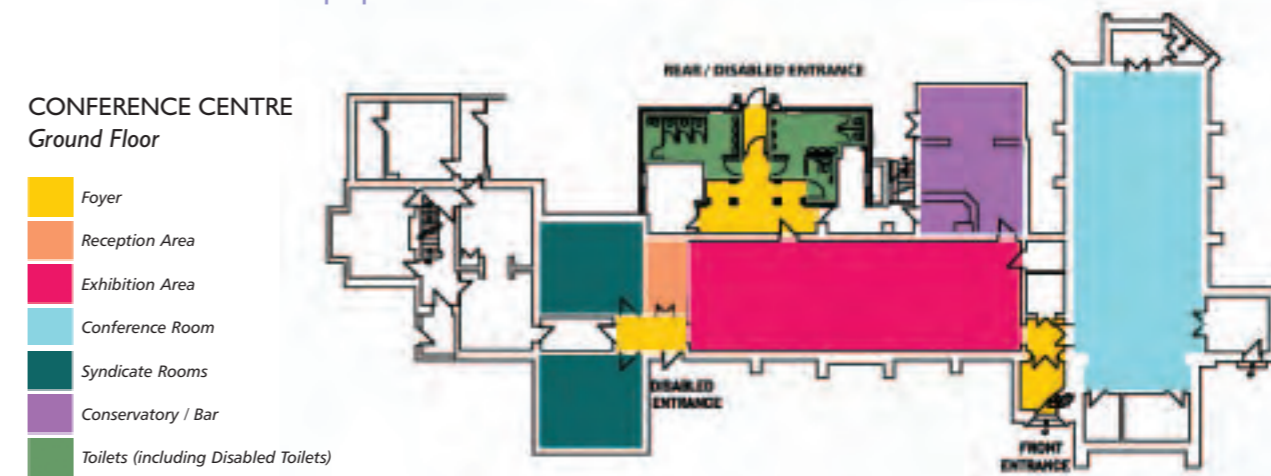

The Jacson Exhibition Hall

This room features the original Victorian tiling. The relaxing ambience of the suite creates an ideal setting for banquets, buffets and refreshments, as well as providing useful exhibition or registration space.

Syndicate Rooms

The small, bright and tastefully decorated Syndicate Rooms are ideal for meetings of groups up to twenty five people.

The Conservatory Bar

Designed to provide a splendid view of the Harris Park grounds, this bright Victorian style conservatory is self-contained with a well stocked bar and is ideal for smaller functions.

Room	Size	Reception	Dinner	Theatre	U Shape	Boardroom	Cabaret
Harris Conference Room	6.7 x 14.5	80	80	100	35	40	60
Jacson Exhibition Hall	18 x 6	80	80	90	-	-	-
Syndicate Room HC2	4.6 x 5.4	10	10	24	10	15	-
Syndicate Room HC3	4.9 x 5.4	10	10	24	10	15	-
Conservatory Bar		20	-	20	8	-	-

Exam Style and Classroom Style can also be accommodated.

A choice of room plans is available including:

THEATRE
STYLE

U-SHAPE
STYLE

BOARDROOM
STYLE

CABARET
STYLE

EXAM
STYLE

CLASSROOM
STYLE